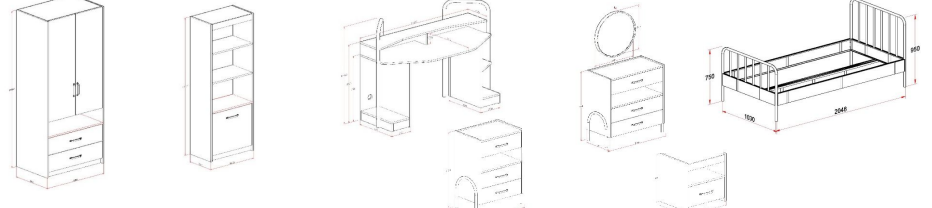

TEKNİK ŞARTNAME / TECHNICAL DETAILS

MODEL ADI / NAME	GAMER GENÇ ODASI / GAMER YOUNG ROOM
ÜRÜN KODU / CODE	GMR / GMR
MARKASI / BRAND	TWİNGO - 2024 / TWİNGO - 2024
RESİM / PHOTO	TEKNİK ÇİZİM / TECHNICAL DRAW

1 DOLAP - 1 ŞİFONYER - 2 KOMODİN - 1 ÇAMAŞIRLIK - 1 ÇALIŞMA MASAŞI - 1 KİTAPLIK - 1 METAL KARYOLA ' DAN OLUŞMAKTADIR. 1 WARDROBE - 1 DRESSER - 2 NIGHT STAND - 1 CEST OF DRAWERS - 1 STUDY DESK - 1 BOOK SHELF - 1 - 100X200 STEEL BEDSTEAD

* Katagorisi / CATAGORY	GENÇ ODASI / YOUNG ROOM
PAKET SAYISI / TOTAL PACKAGE	23
TOPLAM AGIRLIK / TOTAL KG	502,92 kg
TOPLAM HACİM / TOTAL CBM	1,533 m3
* Üründe kullanılan malzemeler / Materials used in the product	
AHŞAP LEVHA / WOODEN SHEET	18MM KALINLIĞINDA. E1 SINIFI. MELAMİN KAPLI YONGA LEVHADAN İMALDİR. / 18MM THICKNESS. E1 CLASS. IT IS MANUFACTURED FROM MELAMINE COATED CHIPBOARD.
AHŞAP PANEL / WOODEN PANEL	8mm MELAMİN KAPLI YONGA LEVHA PLAKA / 8mm MELAMINE COATED CHIPBOARD PLATE
KENAR BANDI / EDGE BAND	KENARLAR 0.6 MM KALINLIĞINDA DARBEME DAYANIKLI PVC BANT./ THE SIDES ARE 0.6 MM THICKNESS, IMPACT RESISTANT PVC BAND.
CAM / AYNA	RODAJLI AYNA - RODAJLI YUVARLAK AYNA / GRİNDİNG MİRROR - GRİNDİNG ROUNDED MIRROR
KUMAŞ / FABRİK	
ALÜMİNYUM / ALUMINUM	GRİ ASKI BORUSU./ GRAY HANGER PIPE
KULP / HANDLE	METAL MAT SİYAH BOYALI KULP / METAL MATTE BLACK PAINTED HANDLE
AYAK / LEG	25 mm METAL BORU BÜKÜLÜ MAT SİYAH BOYALI METAL AYAK / 25 mm METAL PIPE BENDED MATTE BLACK PAINTED METAL FOOT
AYAK BAĞLANTI / FOOT CONNECTION	AYAKLAR CİVATA VE 4.0X20 VİDALAR İLE TABLAYA SIKICA BAĞLANIR. / THE FEET ARE PRESSED ON THE TRAY WITH BOLTS AND 4.0X20 SCREWS
BAGLATI ELEMANI / FIX RAW	HETTICH MINIFIX / HETTICH MINIFIX
RAY - MENTEŞE / RAIL	SAMET RAY VE MENTEŞE / SAMET BRAND WITH SLOWMOTION
CEKMECELER / DRAWERS	SAMET RAY VE MENTEŞE / SAMET BRAND WITH SLOWMOTION
RAF PİMİ / SHELF PIN	METAL BAŞLI RAF PİMİ / METAL HEAD SHELF PIN
MASA MALZEMELERİ / TABLE MATERIALS	
METAL MALZEMELER / METAL MATERIALS	15-25 MM ÇAPINDA 1 MM ET KALINLIĞINDA BORU PROFİLDEN İMALDİR. / 15-25 MM DIAMETER AND 1 MM THICKNESS PIPE IS MANUFACTURED FROM PROFILE.
PAKETLEME MALZEMESİ / PACKAGING MATERIALS	KARTON / CARDBOARD
YARDIMCI MALZEMELER / AUXILIARY MATERIALS	Q15*1 MM / Q15*1 MM
TOLERANSLAR (Not-1-2) / TOLERANCES	TSE STANDARTLARINA GÖRE KABA TÖLERANSLAR GEÇERLİDİR. / ROUGH TOLERANCES APPLY ACCORDING TO TSE STANDARDS.
BOYA VERNİK (Not-3) / PAINT VARNISH	ELEKTROSTATİK TOZ BOYA VEYA POLURETAN BOYA / ELECTROSTATIC POWDER COATING AND POLYURETHANE PAINT
MODUL ÖZELLİĞİ / MODULE FEATURE	DEMONTAJ KURULUMA HAZIR. / READY TO DISASSEMBLY INSTALL.
DİĞER ÖZELLİKLER / OTHER FEATURES	KATALOG RENGİ İLE SATIŞA SUNULMUŞTUR. / IT IS AVAILABLE FOR SALE WITH CATALOG COLOR.

AÇIKLAMALAR / DESCRIPTIONS

Not-1: Ürünlerde kullanılan malzemelerin ebat ve ölçü toleransları, "Tolerans Değerleri Listesinde" belirtilmiştir.

Not-2: Kataloga alınacak ürün listesinde belirtilen ahşap esaslı ürünlerin kaplama malzemesi toleransları "Tolerans Değerleri Listesinde" belirtilmiştir.

Not-3: Metal üzerine elektro statik toz boya - Ahşap ürünlerde ise Polüretan veya Selülozik boya kullanılmaktadır